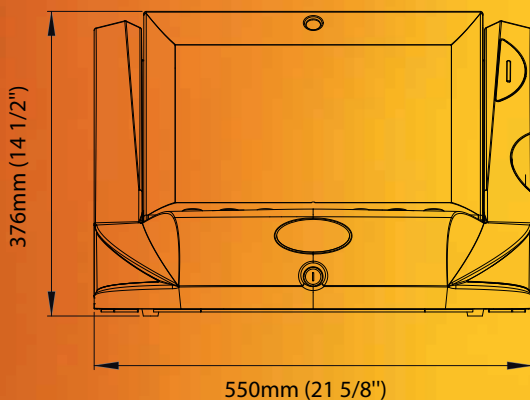

GOLDEN ISLAND® COSMO

Coin acceptor

Bill acceptor NV9 cctalk with stacker

6 buttons, 2 key switches

Less space requirement

Münzprüfer

Notenleser NV9 cctalk mit Stacker

6 Tasten, 2 Schlüsselschalter

Geringer Platzbedarf