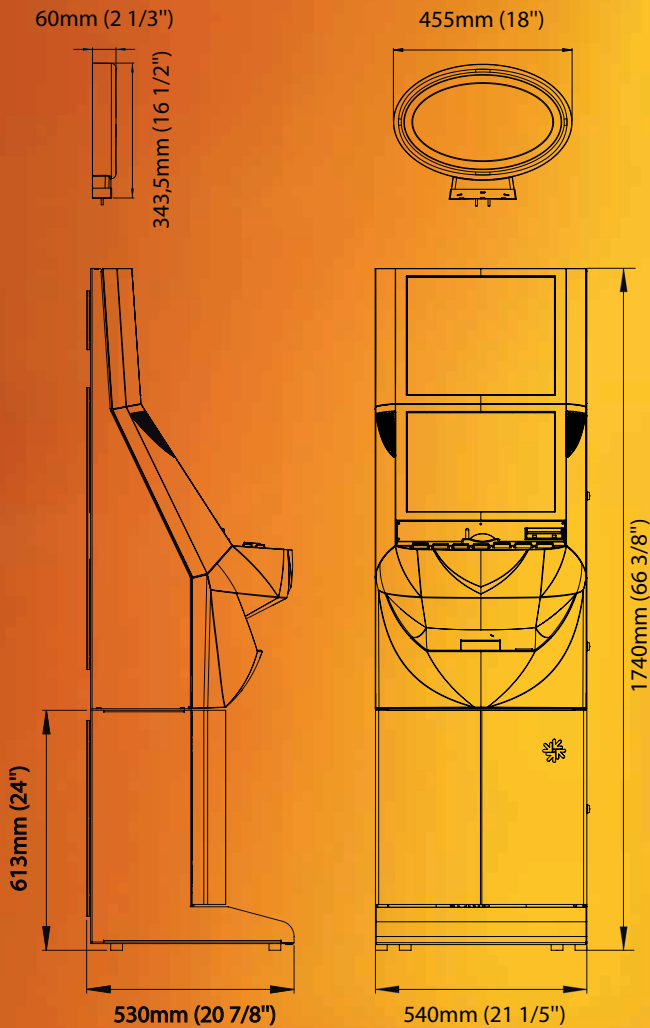

GOLDEN ISLAND® NEVADA

Incredible sound system with subwoofer
Note reader with stacker (UBA or Cashflow) or drop box
Hand pay, hopper out or ticket out

Leistungsstarkes Soundsystem mit Subwoofer
Notenleser mit Stacker (UBA oder Cashflow) oder Fallkassa
Hand-, Hopper- oder Ticketauszahlung

Power: 190W
Weight: 122kg (269lbs)

Leistung: 190W
Gewicht: 122kg