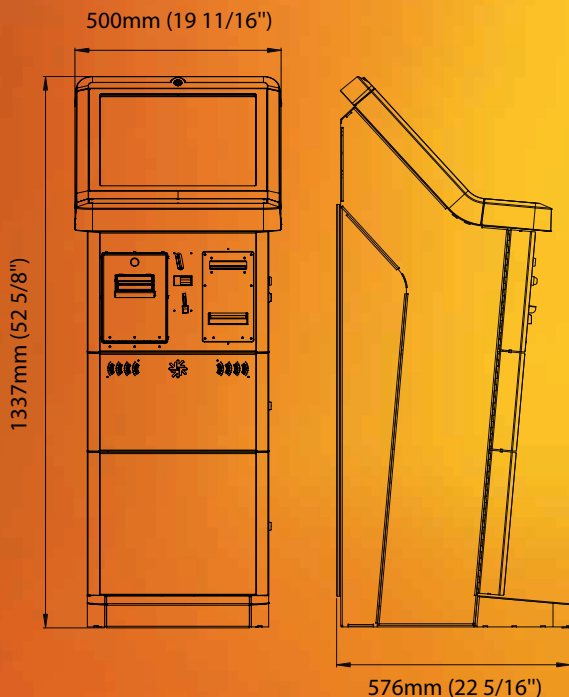

Power: 190W
Weight: 85kg (55,1lbs)

Leistung: 190W
Gewicht: 85kg