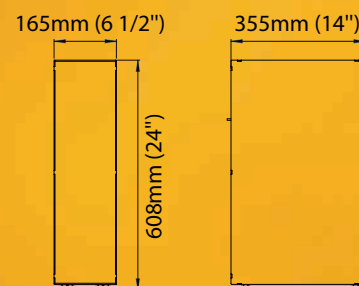

The intermediate element guarantees an uniform distance and meets international standards.

Das Zwischenelement garantiert einen gleichmäßigen Abstand nach internationalen Casino Standards.