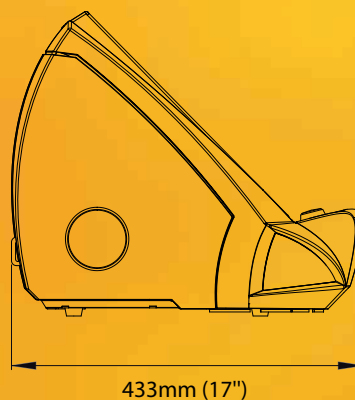

GOLDEN ISLAND® COSMO

Coin acceptor

Bill acceptor NV9 cctalk with stacker

6 buttons, 2 key switches

Less space requirement

Münzprüfer

Notenleser NV9 cctalk mit Stacker

6 Tasten, 2 Schlüsselschalter

Geringer Platzbedarf