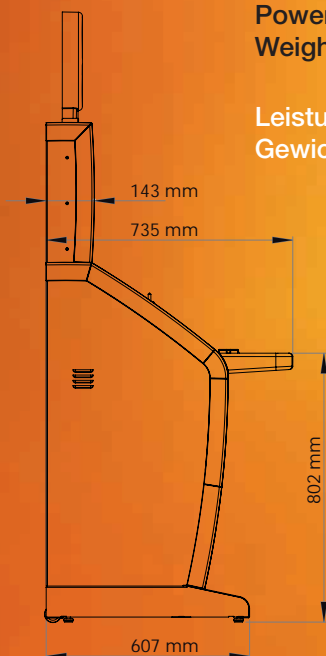

Power: 260W
Weight: 165kg (364bs)

Leistung: 260W
Gewicht: 165kg