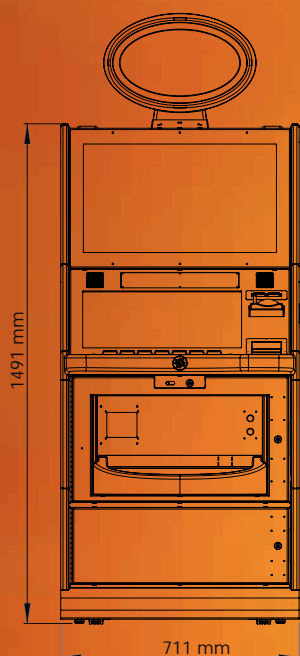

GOLDEN ISLAND® SLANT TOP

Extra wide screens for maximum player experience

Incredible sound system

Note reader with stacker

Hand pay, hopper out or ticket out

Available with one or two screens

Extrabreite Bildschirme für maximales Spielerlebnis

Leistungsstarkes Soundsystem

Notenleser mit Stacker

Hand-, Hopper- oder Ticketauszahlung

Verfügbar mit einem oder zwei extrabreiten Bildschirmen