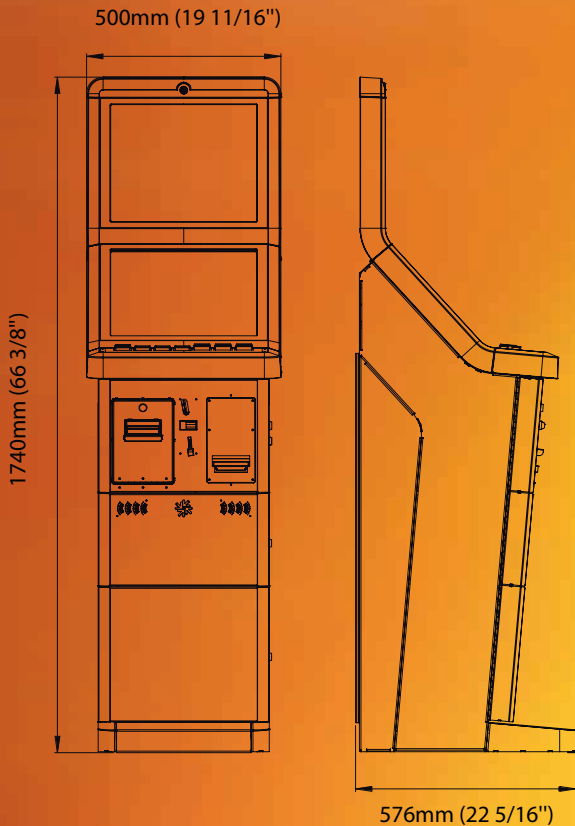

GOLDEN ISLAND® GO4GOLD

Incredible sound system with subwoofer
Note reader with stacker (UBA) or drop box
Hand pay or ticket out
Less space requirement

Leistungsstarkes Soundsystem mit Subwoofer
Notenleser mit Stacker (UBA) oder Fallkassa
Hand- oder Ticketauszahlung
Geringer Platzbedarf

Power: 190W
Weight: 97kg (213lbs)

Leistung: 190W
Gewicht: 97kg