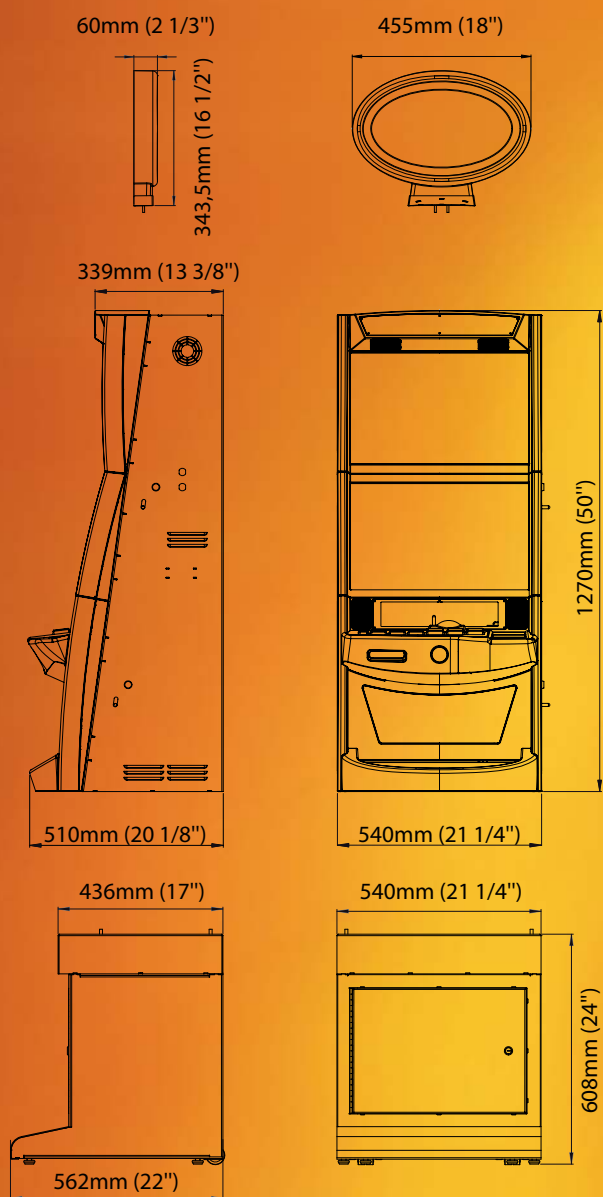

Extrabreite Bildschirme für maximales Spielerlebnis
Leistungsstarkes Soundsystem mit vier Lautsprecher und Subwoofer
Notenleser mit Stacker (UBA oder Cashflow)
Hand-, Hopper- oder Ticketauszahlung

Extra wide screens for maximum player experience
Incredible sound system with subwoofer
Note reader with stacker (UBA or Cashflow)
Hand pay, hopper out or ticket out

Leistung: 260W
Gewicht: 112kg

Power: 260W
Weight: 112kg (247lbs)