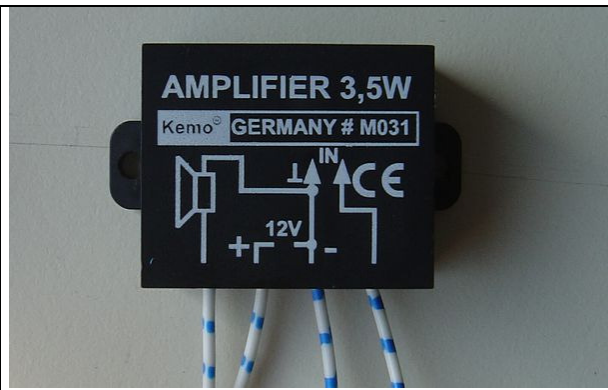

464.600.703
Hopper Asahi Seiko SH-400, 27,5mm

464.600.701
Extension Head Asahi Seiko IYU-3234

ELECTRICAL PARTS

671.191.540
Lock Switch S202A-L 37mm

671.188.150
Rear Switch Small with 6,3 Flat Plug

416.128.146
Fan 12V 80x80