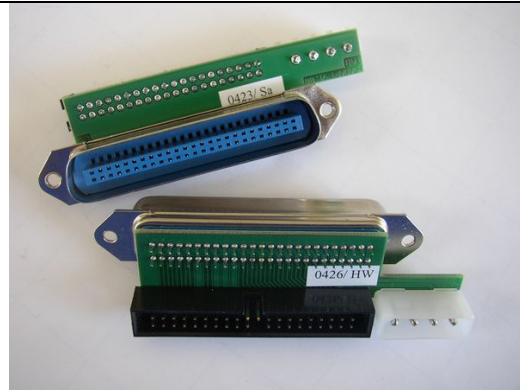

831.900.009
PC Mobile Rack Board