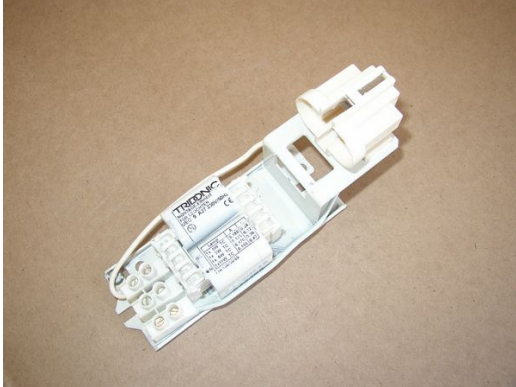

T A B

A U S T R I A

Industrie- und Unterhaltungs-
elektronik GmbH & CoKG

410.840.131
Ballast PL 9W/UEC 7792uec09