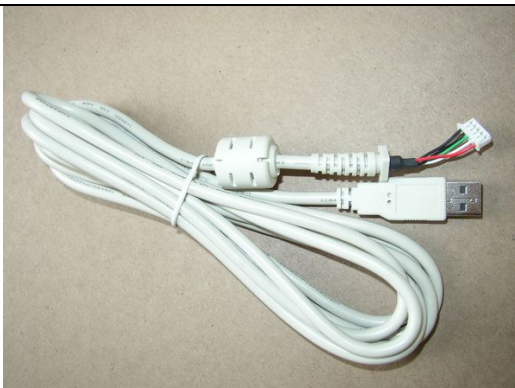

462.930.117
Cable Touch Controller USB to EXII