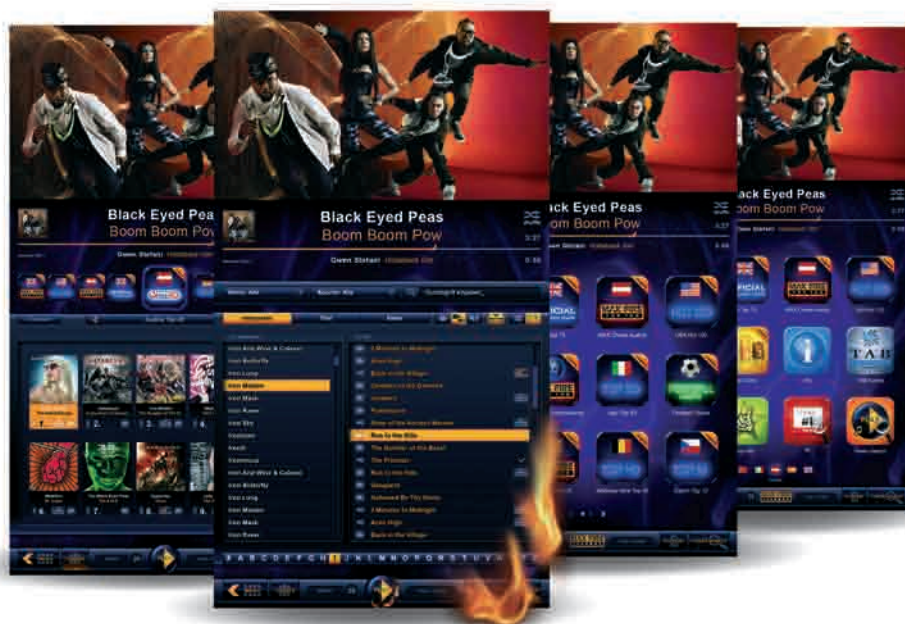

Die besten Hits, die coolsten Clips

Die MAX FIRE Jukebox ist so gut wie wartungsfrei und dadurch länger und öfter für die Gäste verfügbar - und das wirkt sich direkt auf Ihre Einnahmen aus! Durch die praktische Wandmontage findet das Gerät überall Platz und wird zum Mittelpunkt der Unterhaltung für Ihre Gäste.

Dank der ständig wachsenden Auswahl an Musik ist die MAX FIRE Jukebox zeitlos aktuell und ermöglicht es, auf die unterschiedlichen Wünsche der Gäste flexibel zu reagieren. Schnelligkeit, Aktualität und hoher Bedienkomfort machen die MAX FIRE Jukebox zur optimalen Lösung für jeden Standort.

Ein weltweit einzigartiges Feature ist die Charts-Funktion. Wählen Sie aus den USA Hot 100, UK TOP 75, German Top 100 und vielen mehr Ihre persönlichen Favoriten. Durch die praktische Platzierung im Menü können Sie so mit einem Touch auf Ihre individuelle Charts-Liste zugreifen. Weil die Datenbank täglich aktualisiert wird, sind Sie mit der MAX FIRE Jukebox immer up-to-date und haben jederzeit Zugriff auf die international angesagten Hits.