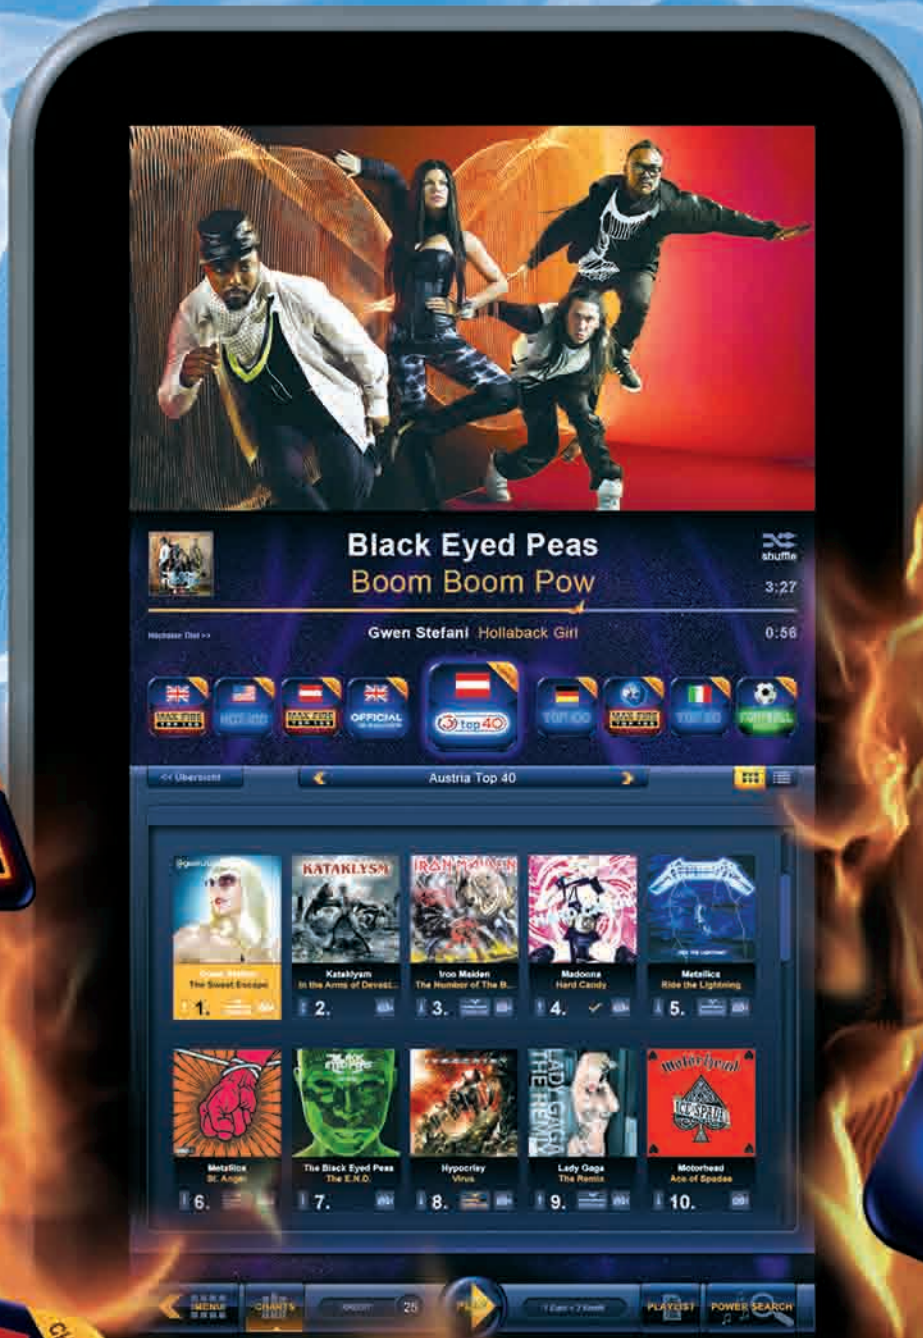

→ Better games through innovation