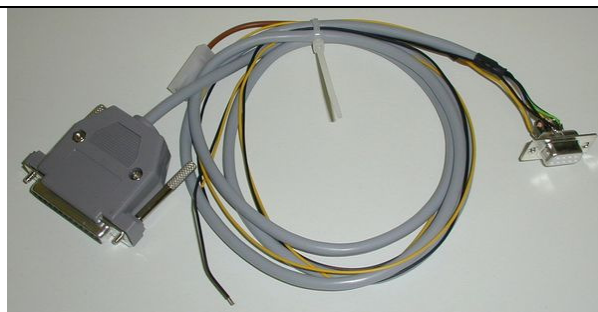

360.134.271

Cable VDAI 175cm