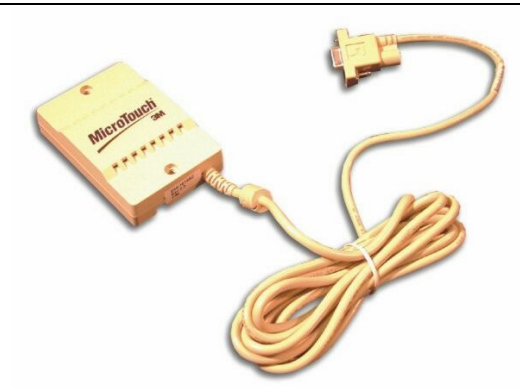

360.141.810
Mains cable 230 V~

462.982.001
CCFL Inverter with Black Cover

462.981.001
CCFL Backlight Type 275mm x 2,5mm Yellow

360.110.716
Cable Harness Supply Inverter CCFL

462.930.112
Touch Screen Controller EX II 1010SC