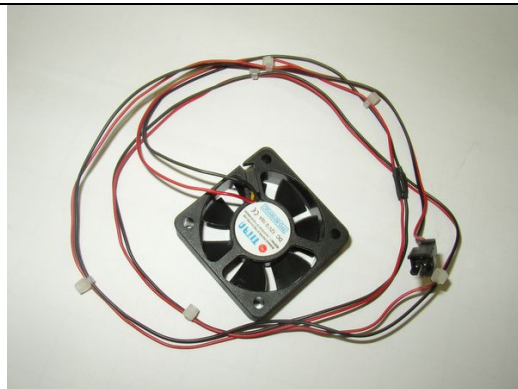

671.115.507

Linefilter 4A 3,15A

incl. 2x fuse

412.120.260

Loudspeaker SC 5.9 ND 8056

831.900.032

Upgradekit Fan MAX FIRE

360.110.609