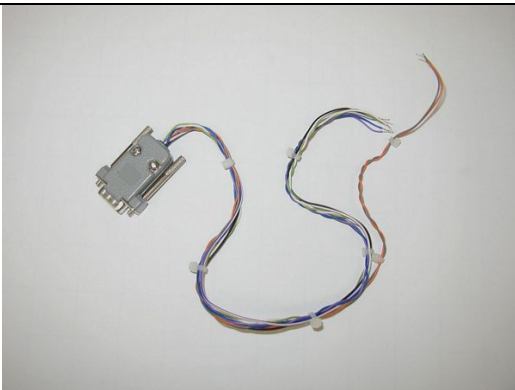

T A B

A U S T R I A

Industrie- und Unterhaltungs-
elektronik GmbH & CoKG

360.110.860

ISDN Connection Cable RJ-45/RJ45 8*8 6m

831.800.056

PC GPRS Modem Siemens MC35T

from Silverball V7.04, Max Fire V1.00, Virtual Pinball V1.12,
Virtual Casino V1.09

831.800.063

Cable Power Supply GPRS Modem

831.800.060

PC Network Card Ethernet 10/100

from System 7 (Silverball V6.03, Max Fire V1.00) and from
System 122 (Max Fire Video V1.00, Virtual Pinball V1.10,
Virtual Casino V1.07)