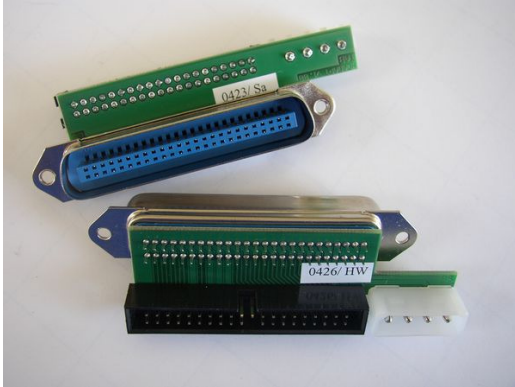

T A B

A U S T R I A

Industrie- und Unterhaltungs-
elektronik GmbH & CoKG

831.900.009

PC Mobile Rack Board