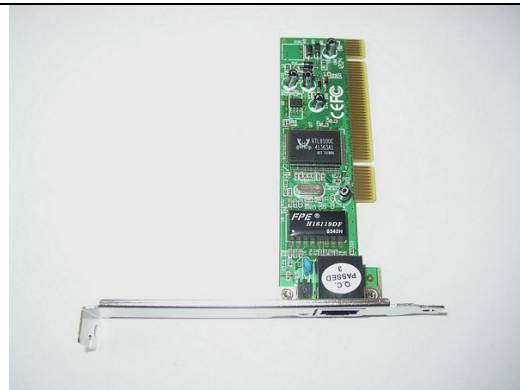

T A B

A U S T R I A

Industrie- und Unterhaltungs-
elektronik GmbH & CoKG

360.110.860

ISDN Connection Cable RJ-45/RJ45 8*8 6m

831.800.056

PC GPRS Modem Siemens MC35T

from Silverball V7.04, Max Fire V1.00, Virtual Pinball V1.12,
Virtual Casino V1.09

831.800.063

Cable Power Supply GPRS Modem

831.800.060

PC Network Card Ethernet 10/100

from System 7 (Silverball V6.03, Max Fire V1.00) and from
System 122 (Max Fire Video V1.00, Virtual Pinball V1.10,
Virtual Casino V1.07)