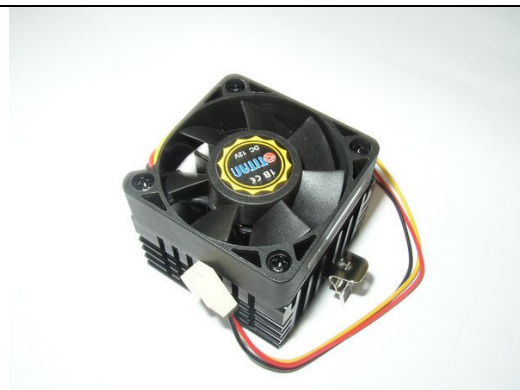

022.011.450
Cover for PC TAB Mini-AT

022.011.455
Update Slide-in PC TAB Mini-AT

022.082.032
Holding Plate Harddisc PC TAB Mini-AT

831.000.042
PC HDD 80 GB

831.000.047
PC HDD 160 GB

831.900.031
PC Fan for Celeron and AMD CPUs