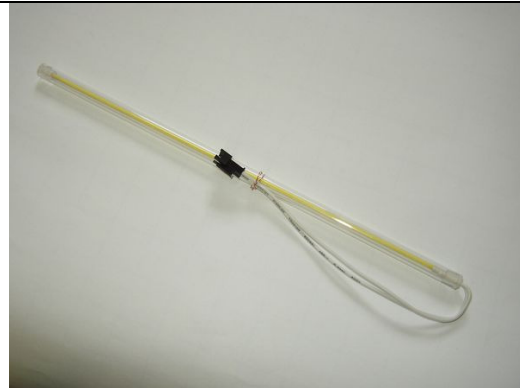

360.141.810
Mains cable 230 V~

462.982.001
CCFL Inverter with Black Cover

462.981.001
CCFL Backlight Type 275mm x 2,5mm Yellow

360.110.716
Cable Harness Supply Inverter CCFL

462.930.112
Touch Screen Controller EX II 1010SC