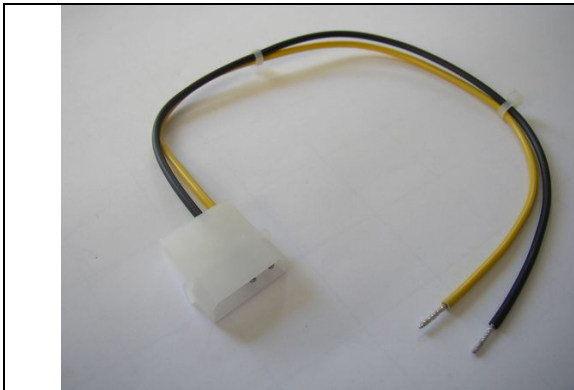

360.110.725
Extension supplying cable for fan