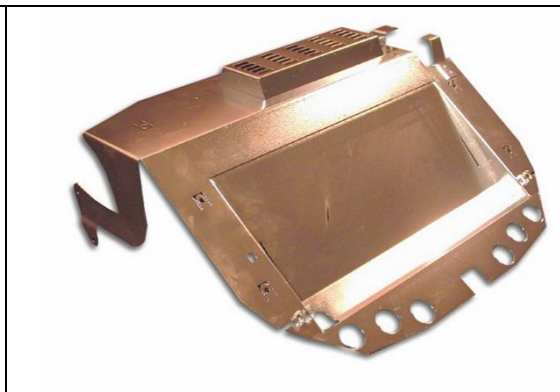

022.082.010

Top Metal Beetle