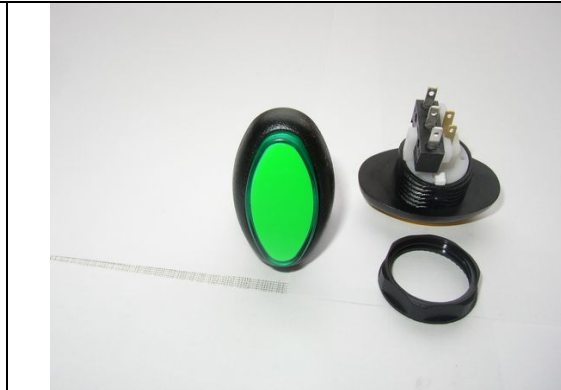

462.930.112
Touch Screen Controller EX II 1010SC

360.110.636
Cable Harness TAB Compact incl. groundin

841.051.020
Ferrit Ring for Coin Mech. Cable

414.831.001
PCB Board Display 15"

T A B

A U S T R I A

Industrie- und Unterhaltungs-
elektronik GmbH & CoKG

771.200.760
Pushbutton Elliptic Red EL-SM

771.200.761
Pushbutton Elliptic Green EL-SM

771.200.762
Pushbutton Elliptic Yellow

461.613.360
Micro Switch Honeywell Large V5J012BB1D

671.115.507
Linefilter 4A 3,15A
incl. 2x fuse