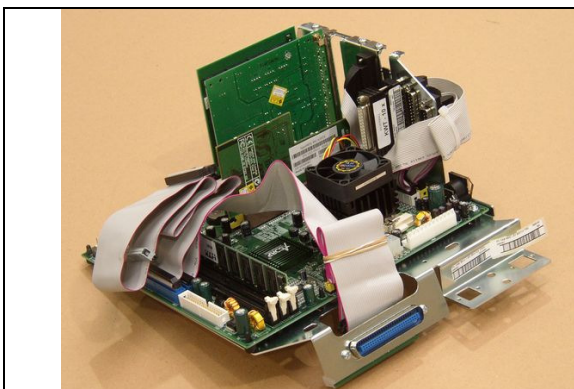

022.082.020
Holding Plate Motherboard Beetle

831.900.011
PC HDD Cable

831.000.040
PC Harddisc 40 GB
not limitable

831.600.018
PC Power Supply CE Task 250W

PC SILVERBALL BEETLE MAX SPECIFIC

831.000.034
PC Complete Beetle Max Pro 15", w/o dong