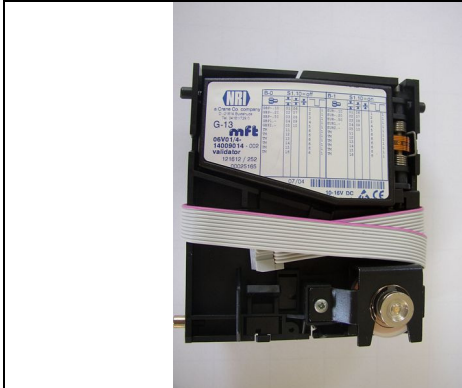

T A B

A U S T R I A

Industrie- und Unterhaltungs-
elektronik GmbH & CoKG

MONEY PROCESSING

464.138.464
Coin Acceptor NRI G13 MFT GB/Euro
Topeinwurf