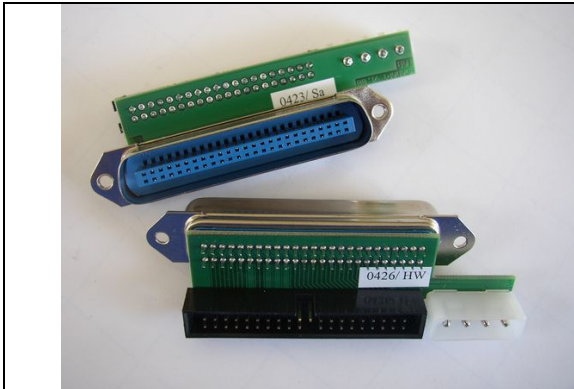

PC

831.000.033
PC Complete Beetle Pro 15" w/o dongle

831.000.024
PC Motherboard Acorp 694XT
BIOS 46 for 800x600 / BIOS 47 for 640x480 from System
10 (SB V6.30, MF V1.00) and from System 122 (MV V1.00)

831.200.014
PC Graphic Card ATI Rage XL AGP
from System 22 (Silverball V7.30, Max Fire V1.11)

831.900.031
PC Fan for Celeron and AMD CPUs

831.900.009
PC Mobile Rack Board

831.000.061
PC CPU Celeron 733MHz, socket 370

831.300.016
PC RAM 128MB DIMM 168pin 133MHz
168pin - 133MHz

414.164.060
PCB I/O Controller Beetle Pro