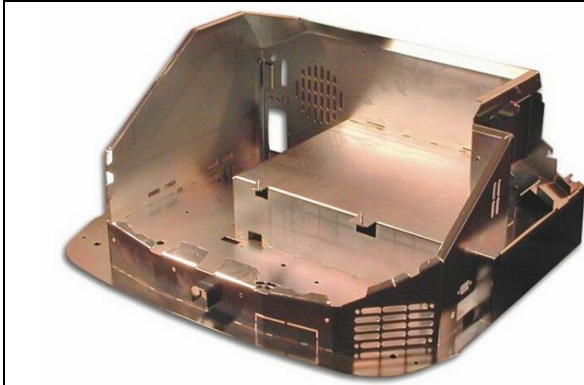

022.082.000

Cabinet Metal Beetle

210.075.000

Cabinet Bottom Part Beetle Plastic Blue

210.075.001

Cabinet Bottom Part Beetle Plastic Silve

023.980.142

Cover Interlink Silverball Beetle