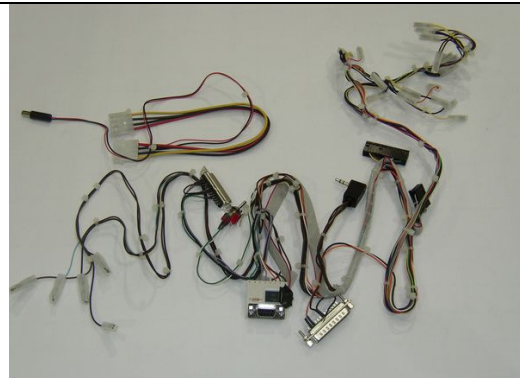

T A B

A U S T R I A

Industrie- und Unterhaltungs-
elektronik GmbH & CoKG

MONEY PROCESSING

464.138.464
Coin Acceptor NRI G13 MFT GB/Euro
Topeinwurf

361.110.130
Cashbox Beetle TVAU6928-0017;TVAU6928-0

ELECTRICAL PARTS

462.930.112
Touch Screen Controller EX II 1010SC

360.110.636
Cable Harness TAB Compact incl. groundin

841.051.020
Ferrit Ring for Coin Mech. Cable

414.831.001
PCB Board Display 15"

T A B

A U S T R I A

Industrie- und Unterhaltungs-
elektronik GmbH & CoKG

771.200.760
Pushbutton Elliptic Red EL-SM

771.200.761
Pushbutton Elliptic Green EL-SM

771.200.762
Pushbutton Elliptic Yellow

461.613.360
Micro Switch Honeywell Large V5J012BB1D

671.115.507
Linefilter 4A 3,15A
incl. 2x fuse