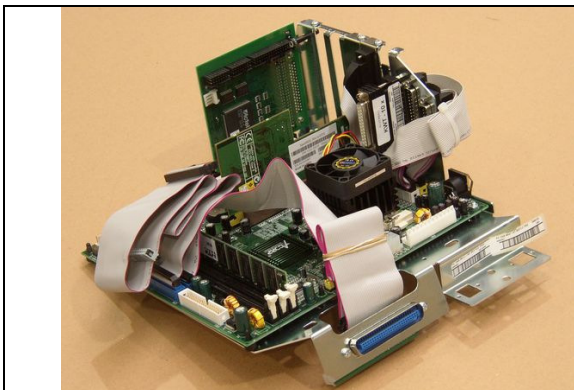

PC

831.000.033
PC Complete Beetle Pro 15" w/o dongle