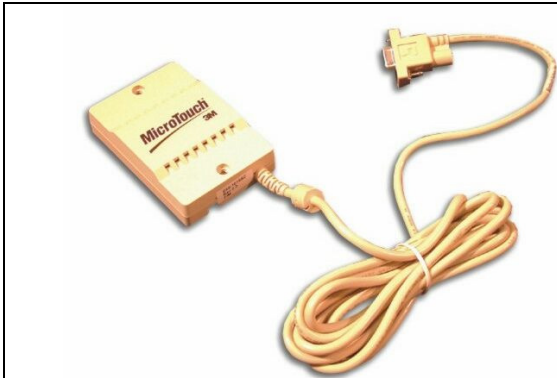

T A B

A U S T R I A

Industrie- und Unterhaltungs-
elektronik GmbH & CoKG

MONEY PROCESSING

464.138.464
Coin Acceptor NRI G13 MFT GB/Euro
Topeinwurf

361.110.130
Cashbox Beetle TVAU6928-0017;TVAU6928-0

ELECTRICAL PARTS

462.930.112
Touch Screen Controller EX II 1010SC

360.110.636
Cable Harness TAB Compact incl. groundin

841.051.020
Ferrit Ring for Coin Mech. Cable

414.831.001
PCB Board Display 15"

T A B

A U S T R I A

Industrie- und Unterhaltungs-
elektronik GmbH & CoKG

771.200.760
Pushbutton Elliptic Red EL-SM

771.200.761
Pushbutton Elliptic Green EL-SM

771.200.762
Pushbutton Elliptic Yellow

461.613.360
Micro Switch Honeywell Large V5J012BB1D

671.115.507
Linefilter 4A 3,15A
incl. 2x fuse