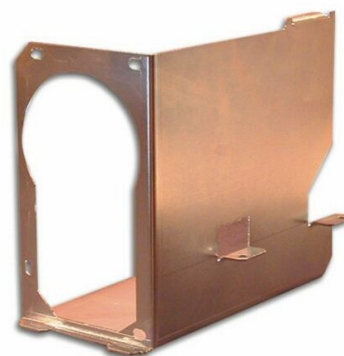

022.082.000

Cabinet Metal Beetle

210.075.000

Cabinet Bottom Part Beetle Plastic Blue

210.075.001

Cabinet Bottom Part Beetle Plastic Silve

023.980.142

Cover Interlink Silverball Beetle

471.116.065

Gas Spring GF16-1-62-40-AM6-BM6 SiC

022.082.015

Holding Plate Power Supply Beetle

T A B

A U S T R I A

Industrie- und Unterhaltungs-
elektronik GmbH & CoKG

	
022.200.921 Safety Plate Silverball Beetle TVAU	022.082.026 Holding Plate Harddisc Beetle
	
213.078.385 Grommet Type A 8x8mm hard 12.2001.511	675.196.195 Lock Bar for Cashbox Beetle TVAU6928-00
	
675.191.465 Lock 624.097 20mm Keyed Unlike	675.191.466 Lock 625.018

T A B

A U S T R I A

Industrie- und Unterhaltungs-
elektronik GmbH & CoKG

464.126.125

Perforated Metal Plate 55x330 mm Zinc

675.196.190

Lock Bar for Silverball Beetle

CABINET - TOP