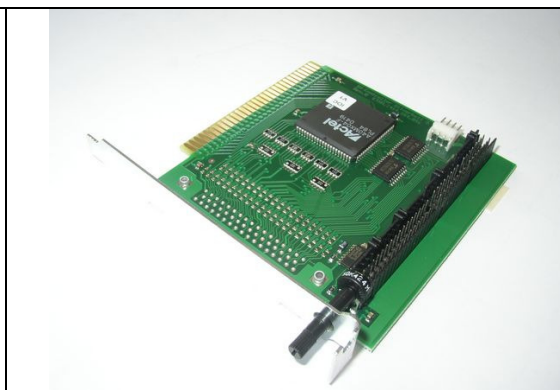

831.900.031
PC Fan for Celeron and AMD CPUs

831.900.009
PC Mobile Rack Board

831.000.061
PC CPU Celeron 733MHz, socket 370

831.300.016
PC RAM 128MB DIMM 168pin 133MHz
168pin - 133MHz

414.164.060
PCB I/O Controller Beetle Pro