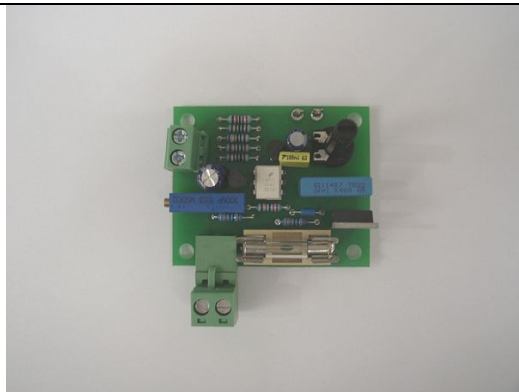

ELECTRICAL PARTS SB MAX SPECIFIC

410.850.300
Flashlight Control