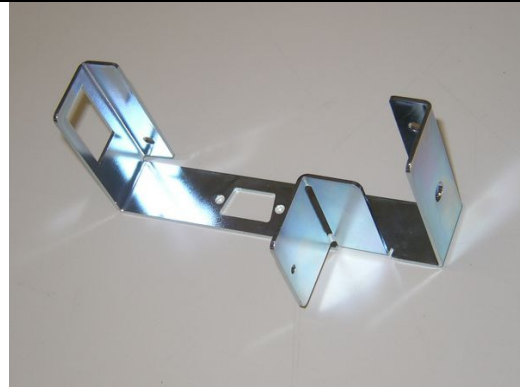

022.082.002

Cabinet SILVERBALL PRO blue (3 parts)

022.130.201

Mounting Angle Counter for Silverball Pr

675.191.550

Lock C905 23mm Keyed Unlike JTIC

675.191.395

**Lock 23mm Short C610-L Round
verschieden sperrrend**