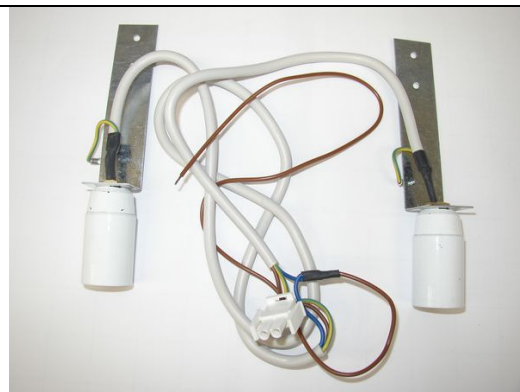

360.110.790
Cable Harness Candle Lamps SB MAX PRO