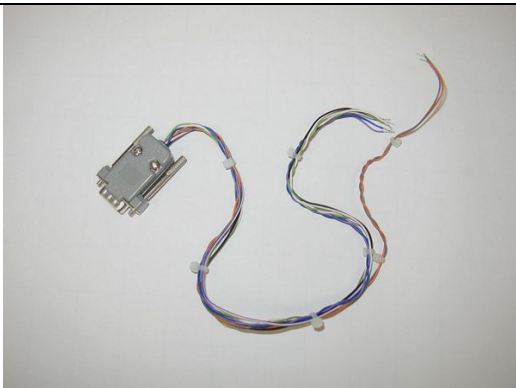

T A B

A U S T R I A

Industrie- und Unterhaltungs-
elektronik GmbH & CoKG

360.110.860

ISDN Connection Cable RJ-45/RJ45 8*8 6m

831.800.056

PC GPRS Modem Siemens MC35T

from Silverball V7.04, Max Fire V1.00, Virtual Pinball V1.12,
Virtual Casino V1.09

831.800.063

Cable Power Supply GPRS Modem

831.800.060

PC Network Card Ethernet 10/100

from System 7 (Silverball V6.03, Max Fire V1.00) and from
System 122 (Max Fire Video V1.00, Virtual Pinball V1.10,
Virtual Casino V1.07)