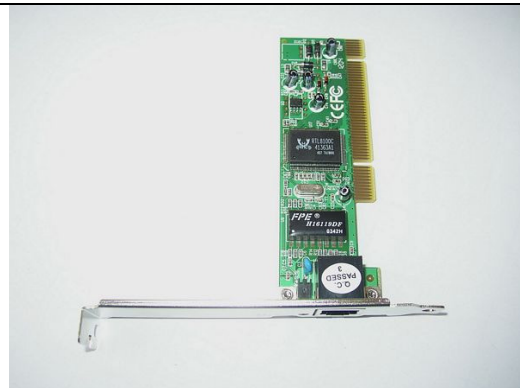

T A B

A U S T R I A

Industrie- und Unterhaltungs-
elektronik GmbH & CoKG

360.110.860

ISDN Connection Cable RJ-45/RJ45 8*8 6m

831.800.056

PC GPRS Modem Siemens MC35T

from Silverball V7.04, Max Fire V1.00, Virtual Pinball V1.12,
Virtual Casino V1.09

831.800.063

Cable Power Supply GPRS Modem

831.800.060

PC Network Card Ethernet 10/100

from System 7 (Silverball V6.03, Max Fire V1.00) and from
System 122 (Max Fire Video V1.00, Virtual Pinball V1.10,
Virtual Casino V1.07)