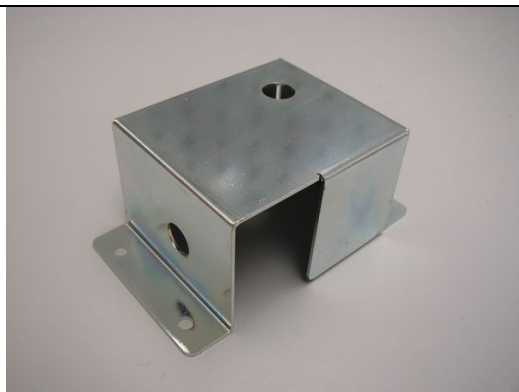

022.223.721
Cover Flash Light Control