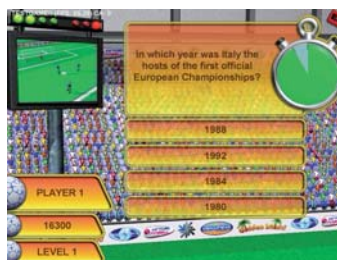

Plug and play

\* In certain countries. Please contact us.

Crack An Egg

Dark Castle

Golden Zodiac

Honey Bee

Poker Madness

Race Cards