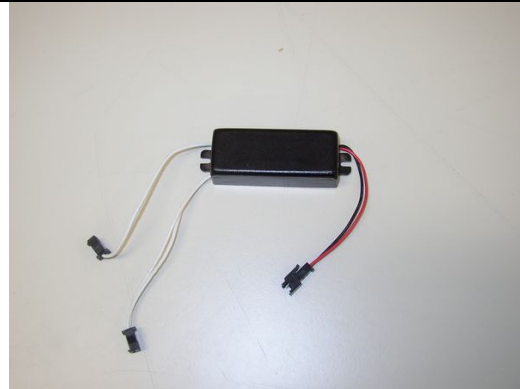

462.982.001
CCFL Inverter with Black Cover