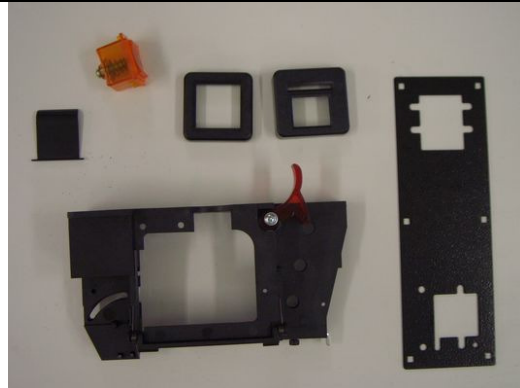

464.065.241
Horizontal Front Plate for G13 MFT_compl
Kunststoff A07