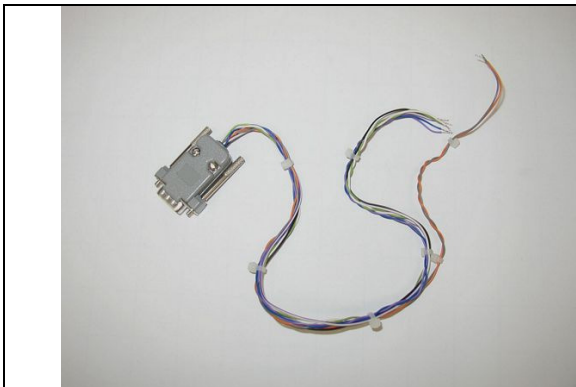

831.800.063
Cable Power Supply GPRS Modem