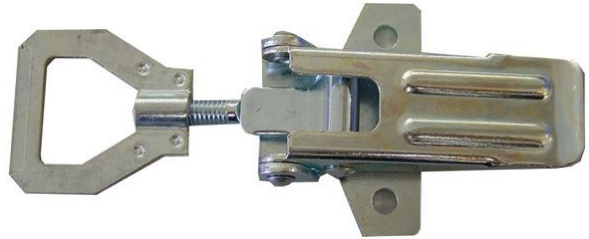

# T A B

A U S T R I A

Industrie- und Unterhaltungs-  
elektronik GmbH & CoKG

675.191.550  
**Lock C905 23mm Keyed Unlike JTIC**

675.196.050  
**Clamp E2.05.00.04/6**

675.161.020  
**Cashdoor Metal VP**

675.161.026  
**Security Sheet Metal VP**  
will be a standard component from serial number GE0013729  
and in cashdoor integrated from serial number GE0019099