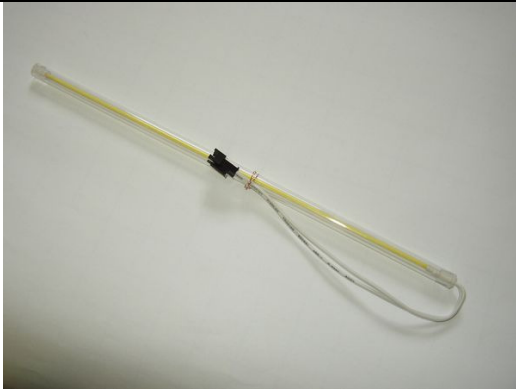

## ELECTRICAL PARTS

462.981.001  
**CCFL Backlight Type 275mm x 2,5mm Yellow**

462.982.001  
**CCFL Inverter with Black Cover**

771.064.306  
**Button Orange VP**

771.200.736  
**Pushbutton Round Orange SB Pro**