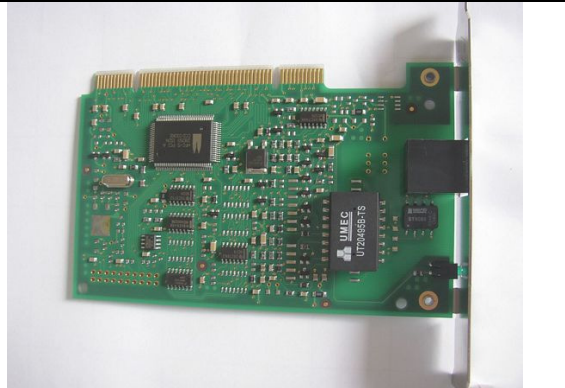

831.000.044  
**PC Motherboard QDI TAB**  
from System 119 (Virtual Pinball V1.02, Max Fire Video V1.00)

360.110.657  
**Cable for Power Supply 12V**

**PC MODEMS**

831.800.057  
**PC Modem PCI 56K 3com USRobotics**  
 from system 19 (SSilverball V7.08, Max Fire V1.01) and from system 122 (Max Fire Video V1.00, Virtual Pinball V1.10, Virtual Casino V1.07) and from System 306 (Silverball Centurio on Strato and Cosmo and Max Fire (Video) V1.21)