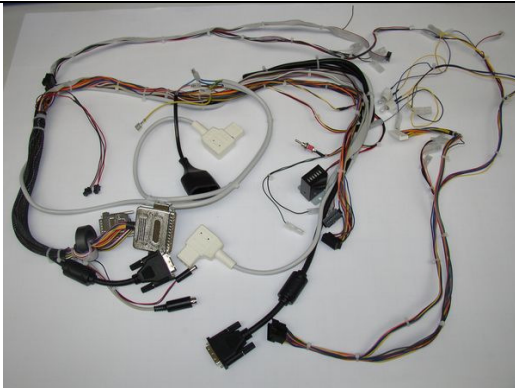

# T A B

A U S T R I A

Industrie- und Unterhaltungs-  
elektronik GmbH & CoKG

771.200.734

**Button Round TAB Classic Yellow**

831.900.300

**Trackball Orange USB/PS2 without Cables**

360.110.683

**Cable harness Virtual Pinball**

671.115.507

**Linefilter 4A 3,15A**  
incl. 2x fuse

412.120.290

**Speaker System Activ VP**  
standard component until serial number GE0019096

412.120.261

**Soundsystem Subwoofer+Satellites Activ**  
standard component from serial number GE0019097